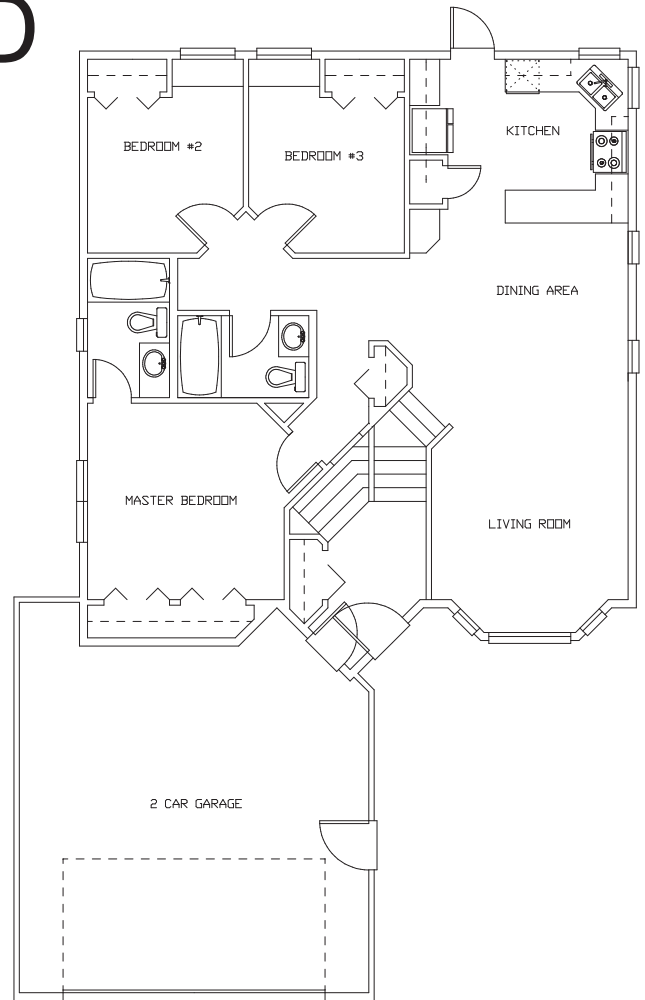

Building on Tradition and Value

THE WEDGEWOOD 1217 SQ FT. BI-LEVEL

This plan is the property of Asset Builders and may not be built from or reproduced in whole or in part without written permission. This drawing is only a purposed illustration.