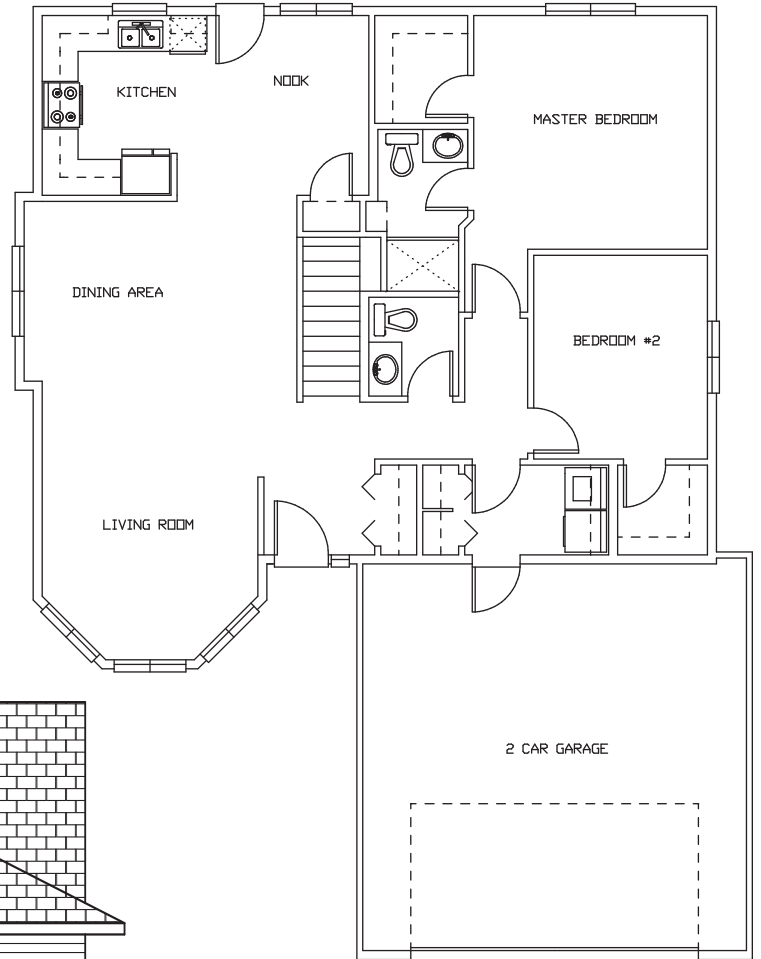

Building on Tradition and Value

THE STONEBRIDGE 1250 SQ FT. BUNGALOW

This plan is the property of Asset Builders and may not be built from or reproduced in whole or in part without written permission. This drawing is only a purposed illustration.