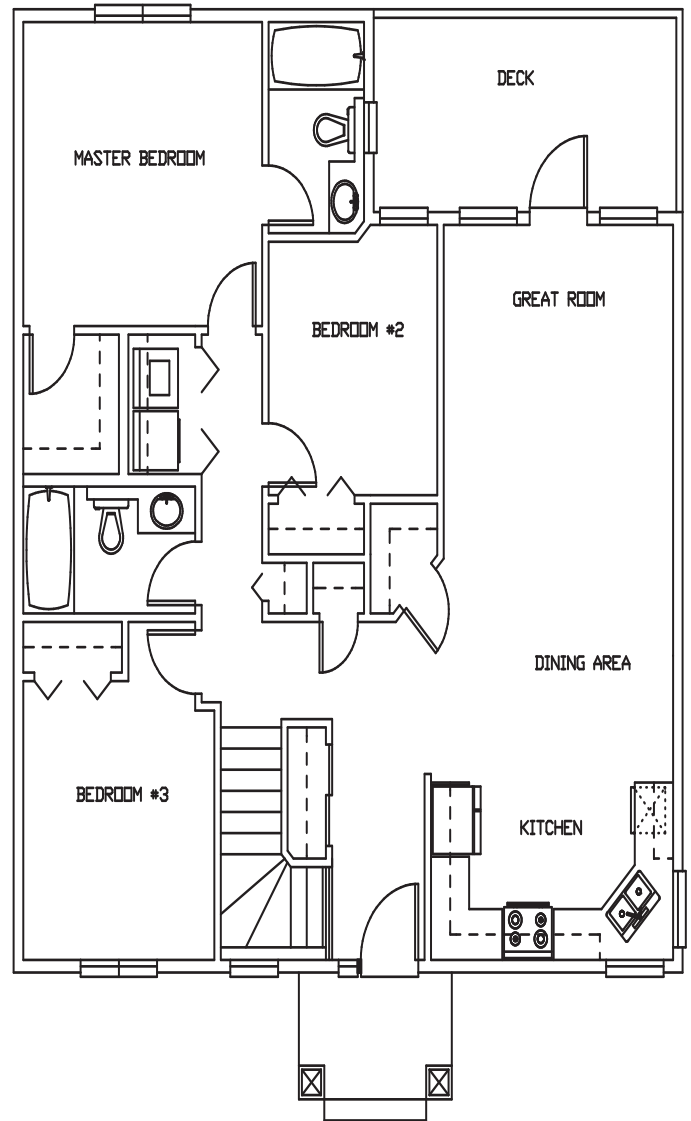

Building on Tradition and Value

THE SATURN 1200 SQ FT. BUNGALOW

This plan is the property of Asset Builders and may not be built from or reproduced in whole or in part without written permission. This drawing is only a purposed illustration.