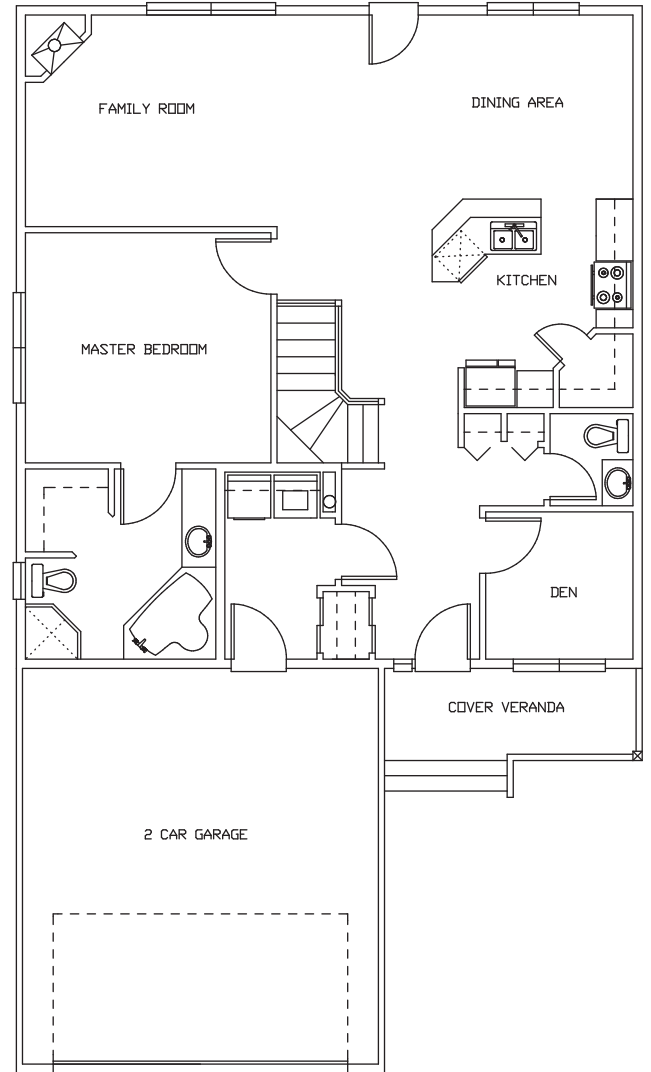

Building on Tradition and Value

THE SAHARA 1224 SQ FT. BUNGALOW

This plan is the property of Asset Builders and may not be built from or reproduced in whole or in part without written permission. This drawing is only a purposed illustration.