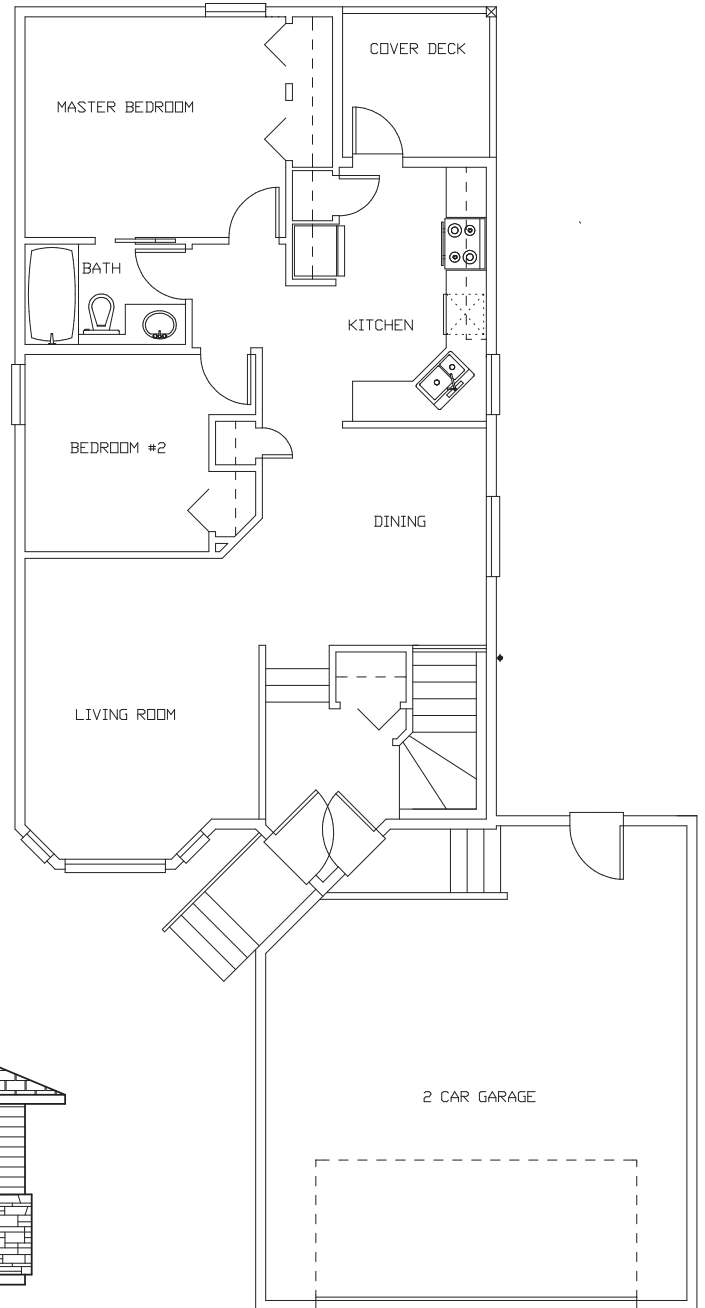

Building on Tradition and Value

THE RUBY 954 SQ FT. BI-LEVEL

This plan is the property of Asset Builders and may not be built from or reproduced in whole or in part without written permission. This drawing is only a purposed illustration.