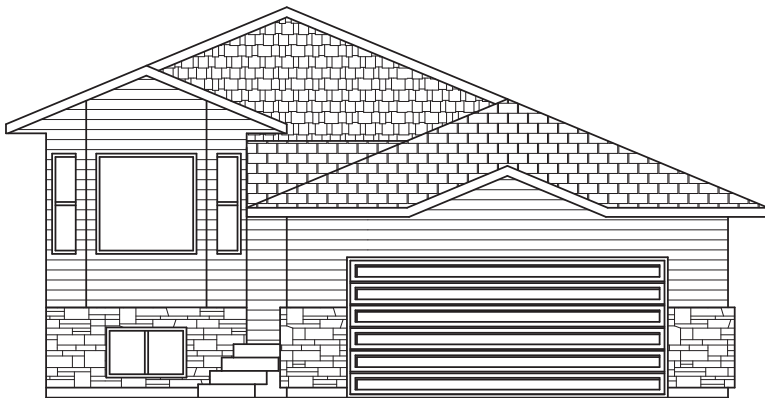

Building on Tradition and Value

THE RUBY 954 SQ FT. BI-LEVEL

This plan is the property of Asset Builders and may not be built from or reproduced in whole or in part without written permission. This drawing is only a purposed illustration.