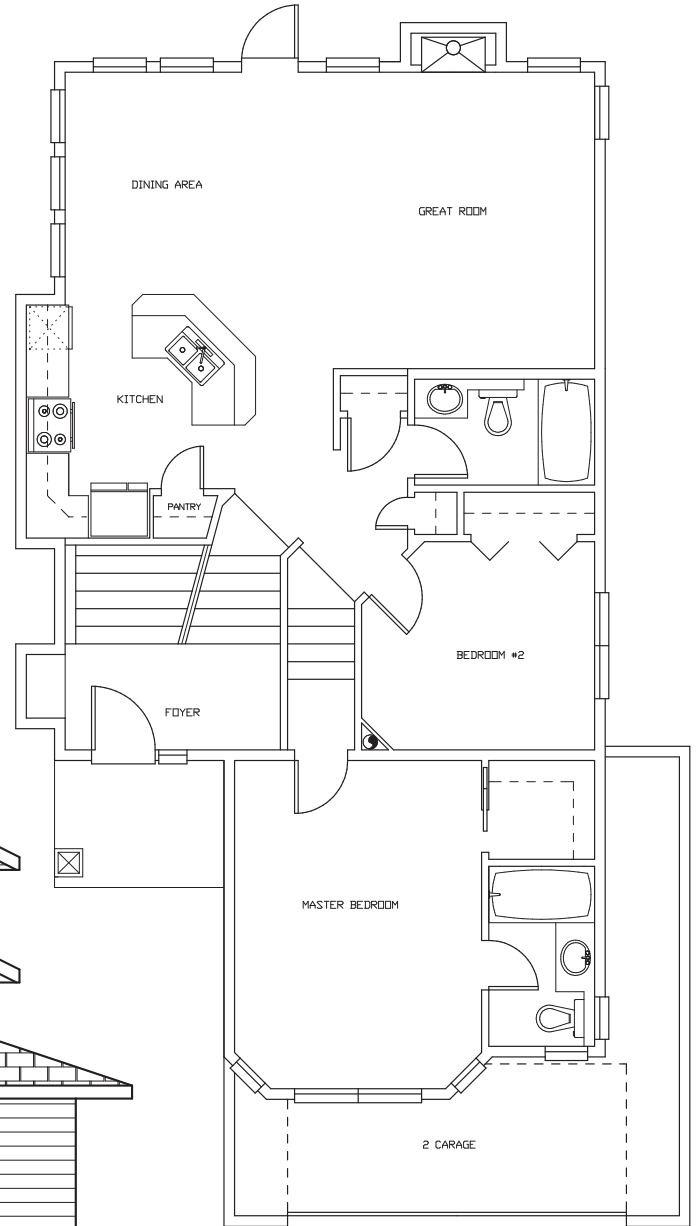

# THE RIVERDALE 1160 SQ FT. MOD. BI-LEVEL

This plan is the property of Asset Builders and may not be built from or reproduced in whole or in part without written permission. This drawing is only a purposed illustration.