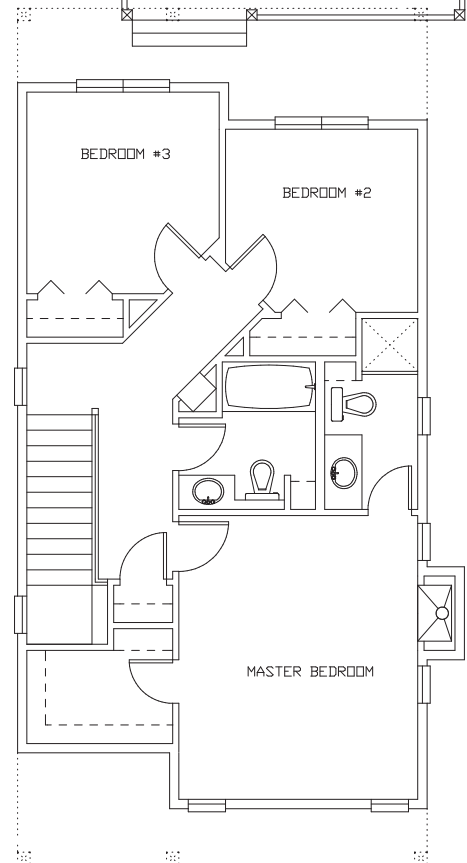

Building on Tradition and Value

THE MONTE CARLO 1560 SQ FT. TWO STOREY

This plan is the property of Asset Builders and may not be built from or reproduced in whole or in part without written permission. This drawing is only a purposed illustration.