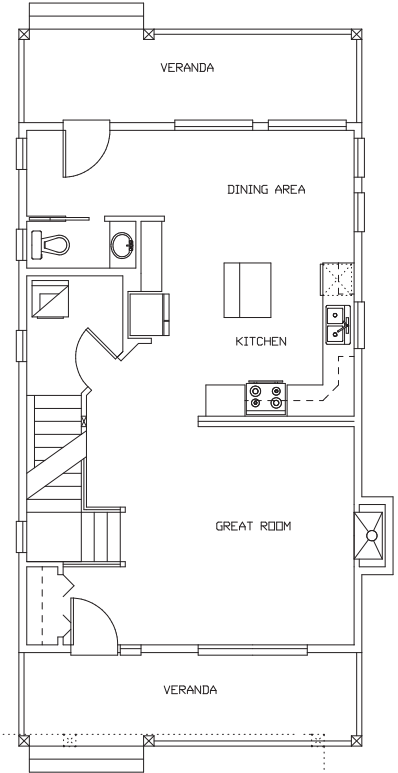

Building on Tradition and Value

THE MONTE CARLO 1560 SQ FT. TWO STOREY

This plan is the property of Asset Builders and may not be built from or reproduced in whole or in part without written permission. This drawing is only a purposed illustration.