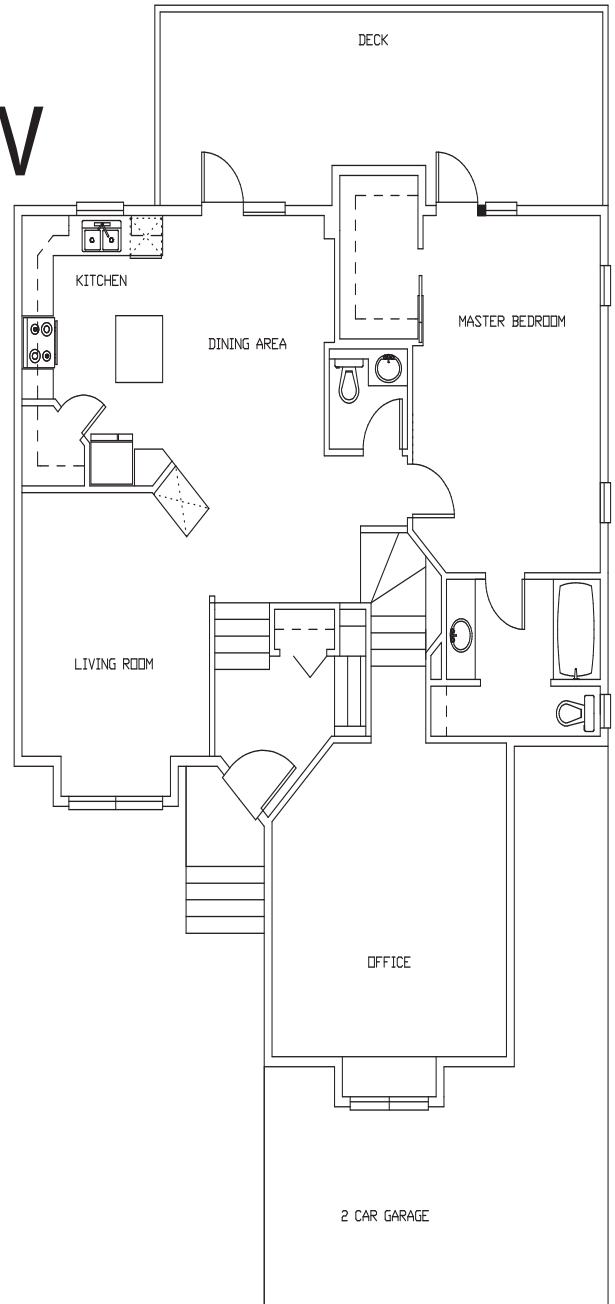

Building on Tradition and Value

THE MEADOWVIEW 1336 SQ FT. MOD. BI-LEVEL

This plan is the property of Asset Builders and may not be built from or reproduced in whole or in part without written permission. This drawing is only a purposed illustration.