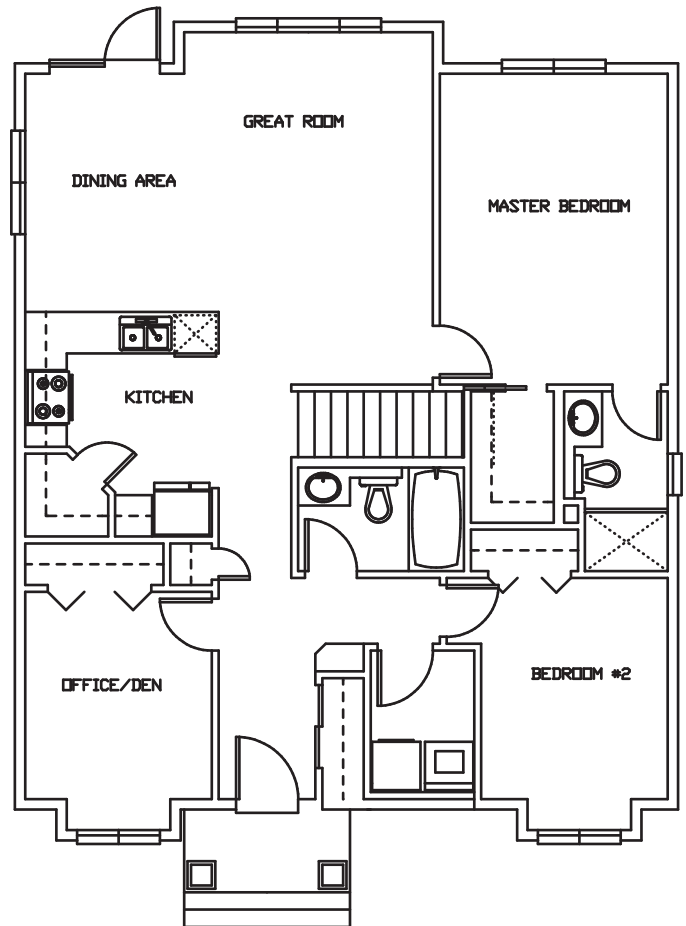

Building on Tradition and Value

THE LAURIER 1196 SQ FT. BI-LEVEL

This plan is the property of Asset Builders and may not be built from or reproduced in whole or in part without written permission. This drawing is only a purposed illustration.