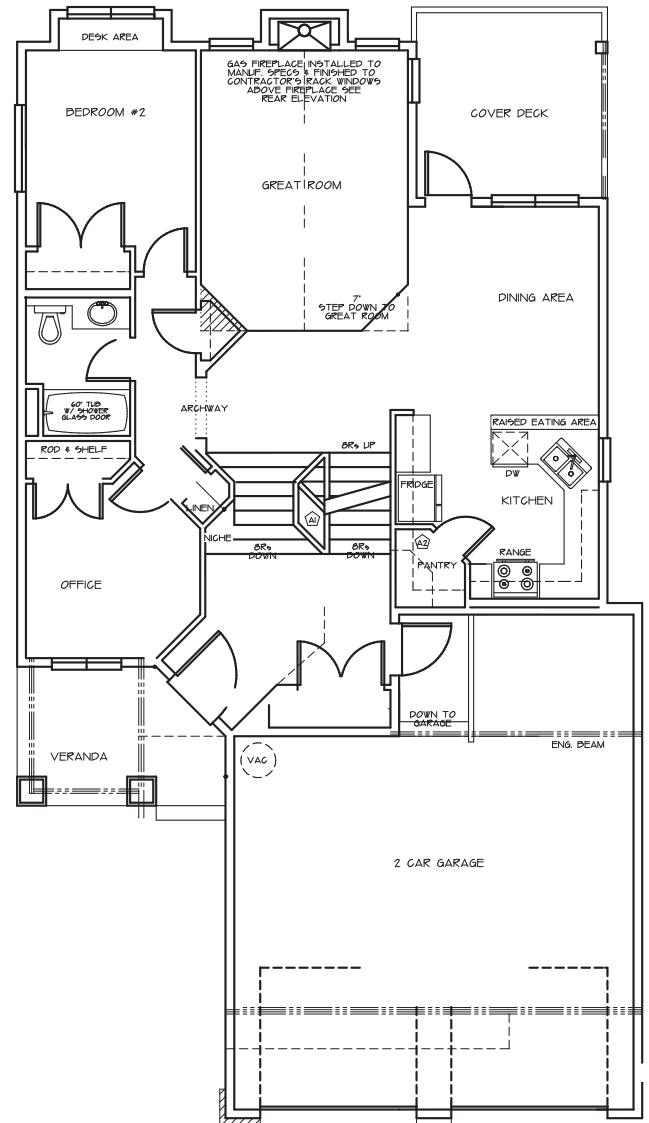

Building on Tradition and Value

THE IRONWOOD 1740 SQ FT. MOD. BI-LEVEL

This plan is the property of Asset Builders and may not be built from or reproduced in whole or in part without written permission. This drawing is only a purposed illustration.