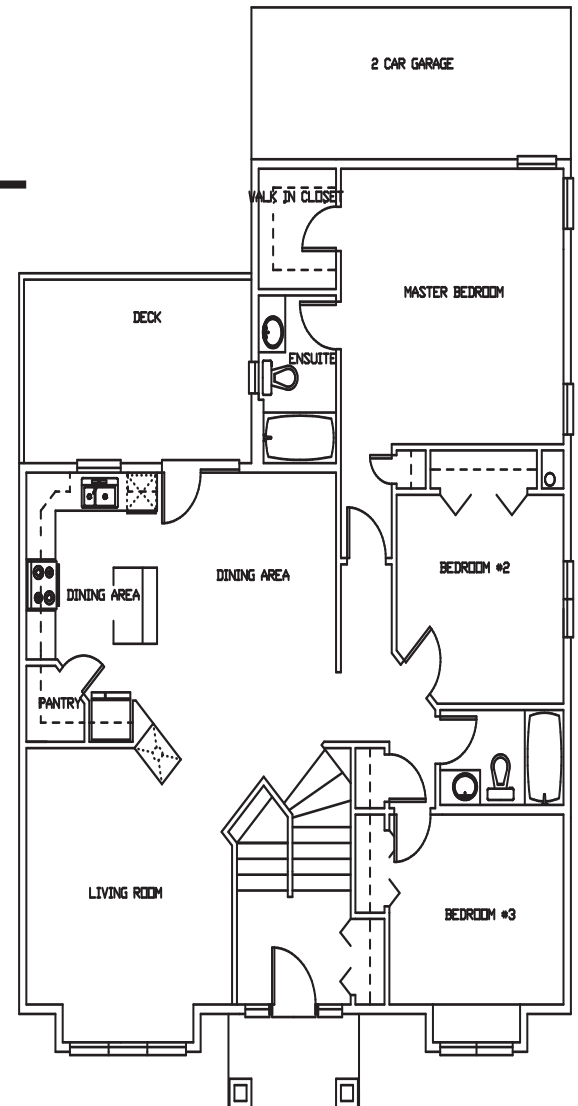

Building on Tradition and Value

THE HUNTINGTON

1488 SQ FT.

WALKOUT BI-LEVEL

This plan is the property of Asset Builders and may not be built from or reproduced in whole or in part without written permission. This drawing is only a purposed illustration.