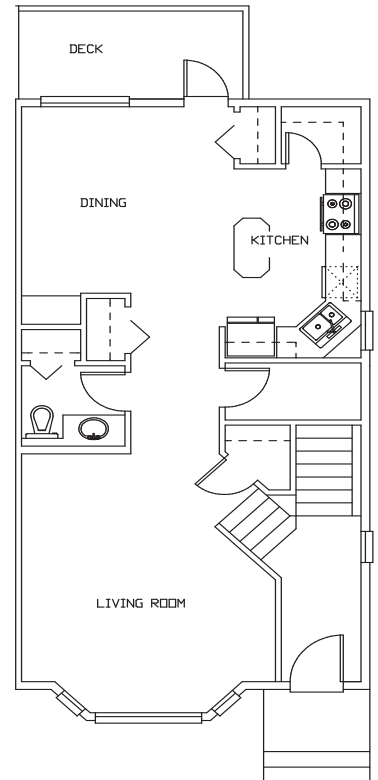

# THE GENEVA 1340 SQ FT/SIDE BI-LEVEL DUPLEX

This plan is the property of Asset Builders and may not be built from or reproduced in whole or in part without written permission. This drawing is only a purposed illustration.