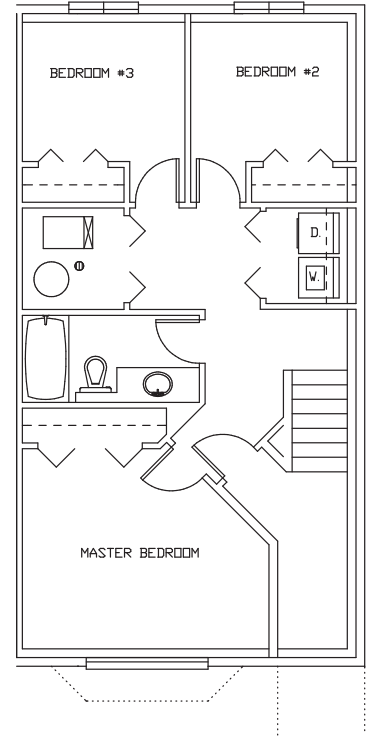

# THE GENEVA 1340 SQ FT/SIDE BI-LEVEL DUPLEX

This plan is the property of Asset Builders and may not be built from or reproduced in whole or in part without written permission. This drawing is only a purposed illustration.