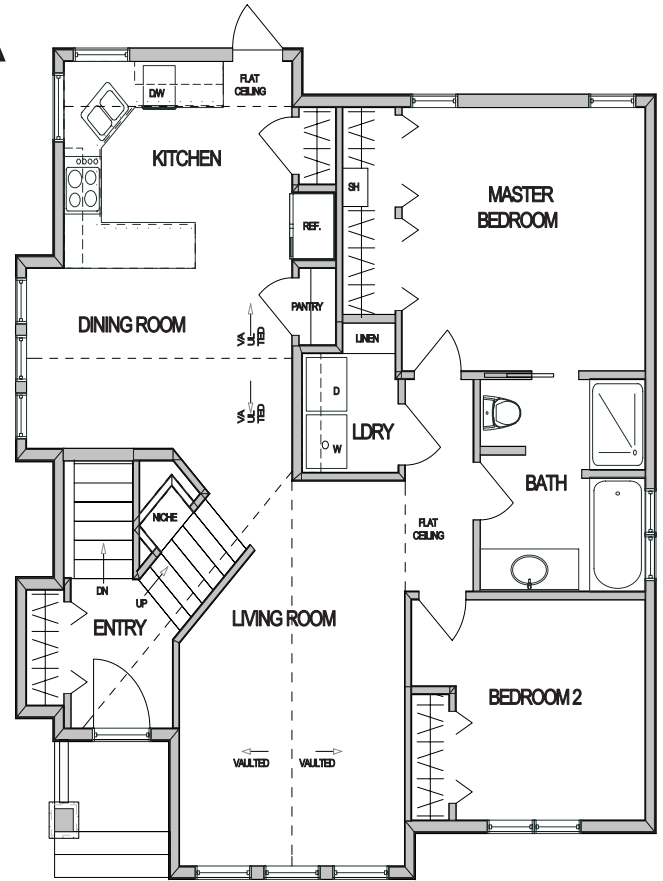

# THE CASA ROSA 1081 SQ FT. BI-LEVEL

This plan is the property of Asset Builders and may not be built from or reproduced in whole or in part without written permission. This drawing is only a purposed illustration.