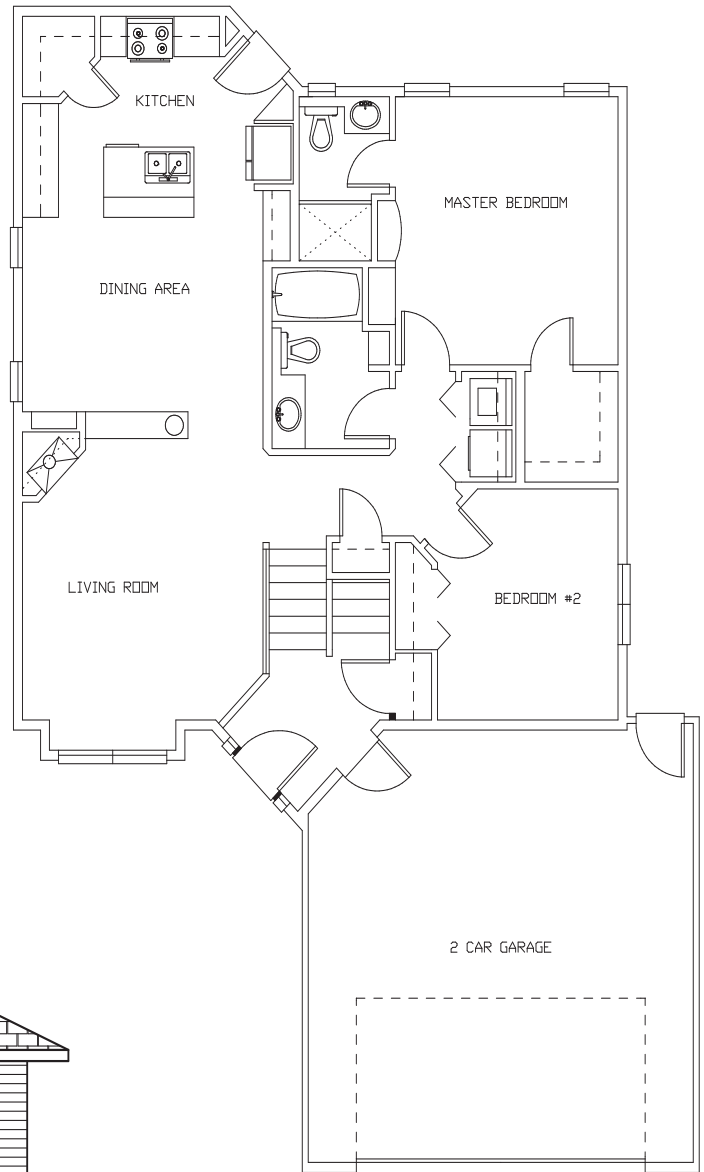

Building on Tradition and Value

THE BRIARWOOD 1179 SQ FT. BI-LEVEL

This plan is the property of Asset Builders and may not be built from or reproduced in whole or in part without written permission. This drawing is only a purposed illustration.