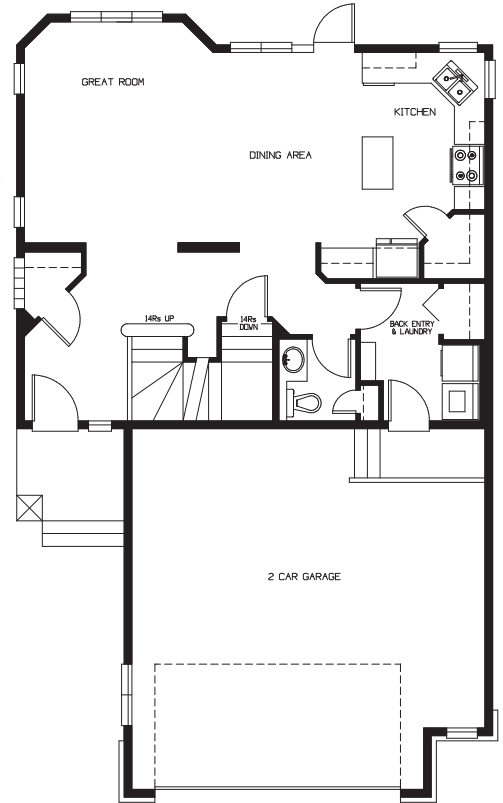

Building on Tradition and Value

THE BELLEVILLE-B 1783 SQ FT. TWO STOREY

This plan is the property of Asset Builders and may not be built from or reproduced in whole or in part without written permission. This drawing is only a purposed illustration.